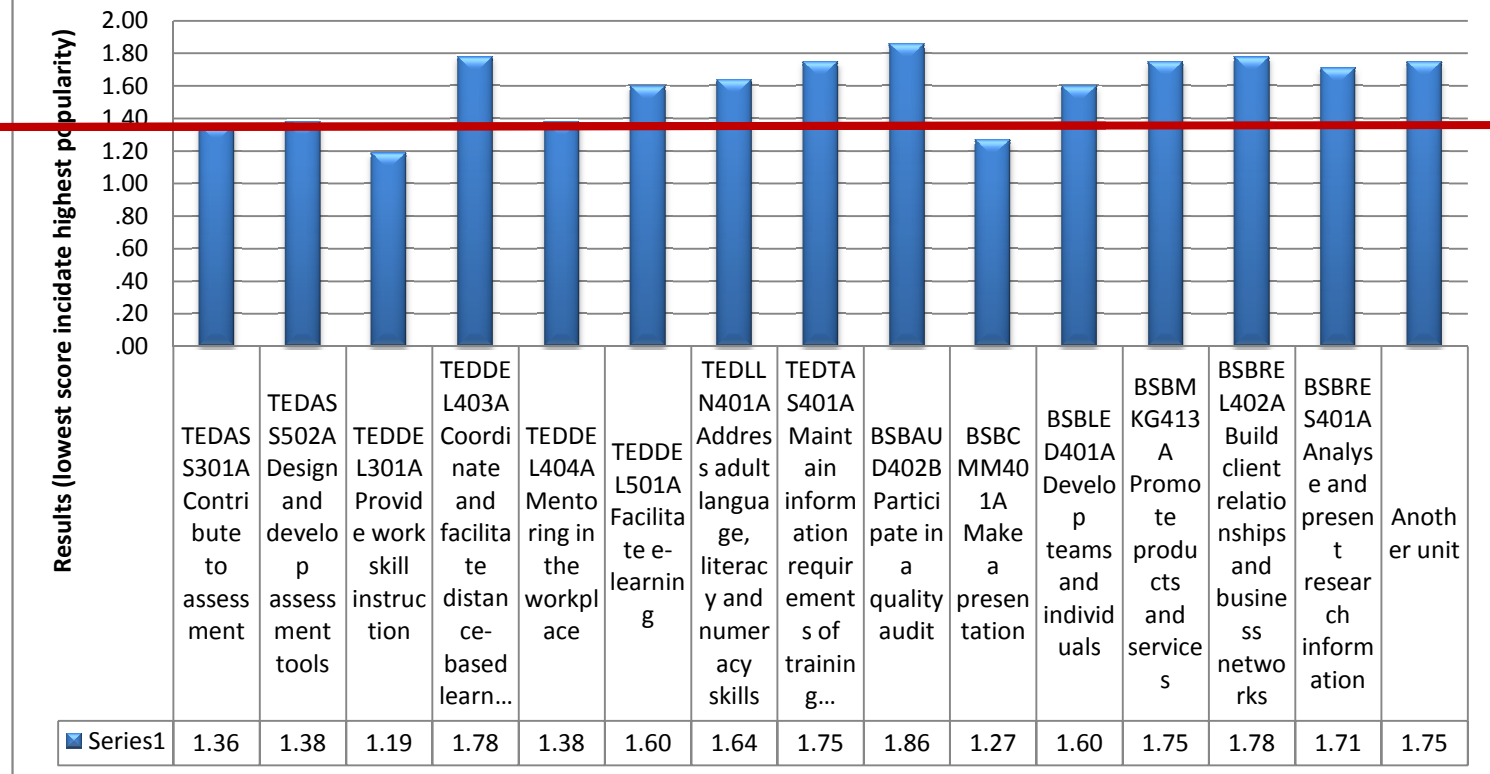

## Survey Results: Preferred TAE40110 Electives

The top 3 choices scored below this line.

### Interpreting the results:

The units with the lowest score were the most popular elective choices. Respondents placed a number 1 beside their 3 preferred choices for electives, and a number 2 beside their second choices. Therefore the lowest average score represented the preferred elective choices.